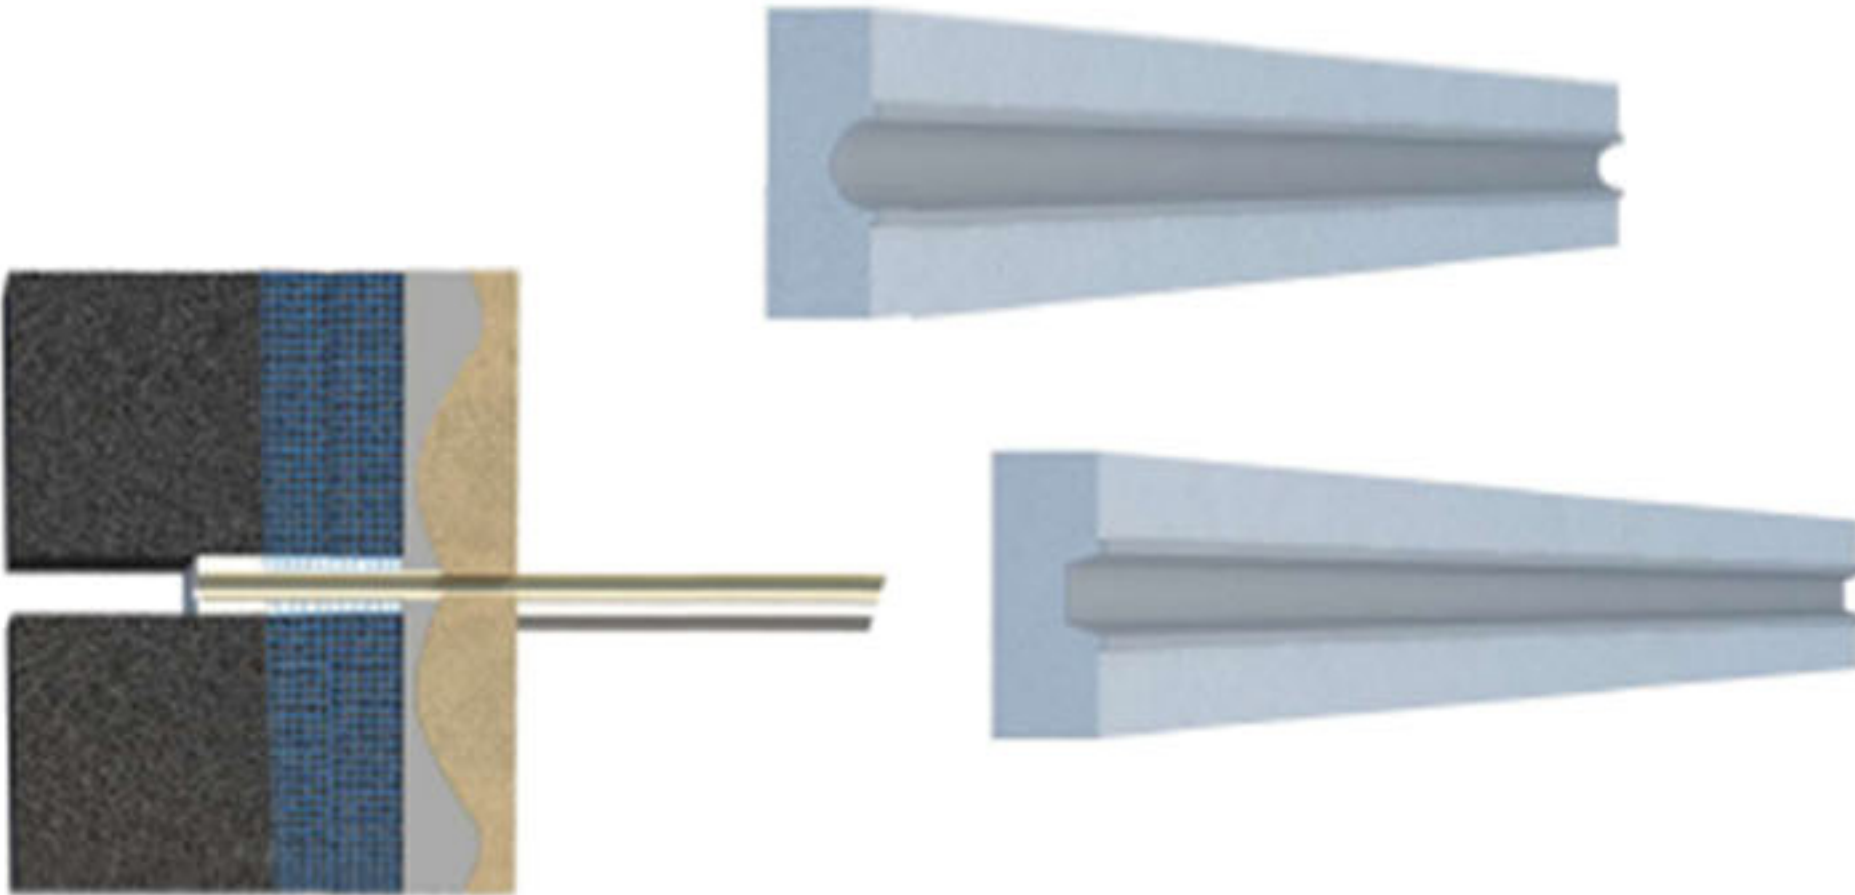

5 cm
12 cm

FS -1606

5 cm
15 cm

Bazı ürünler bulunmayabilir
Some products may not be available

قد لا تكون بعض المنتجات متوفرة
Algunos productos pueden no estar disponibles