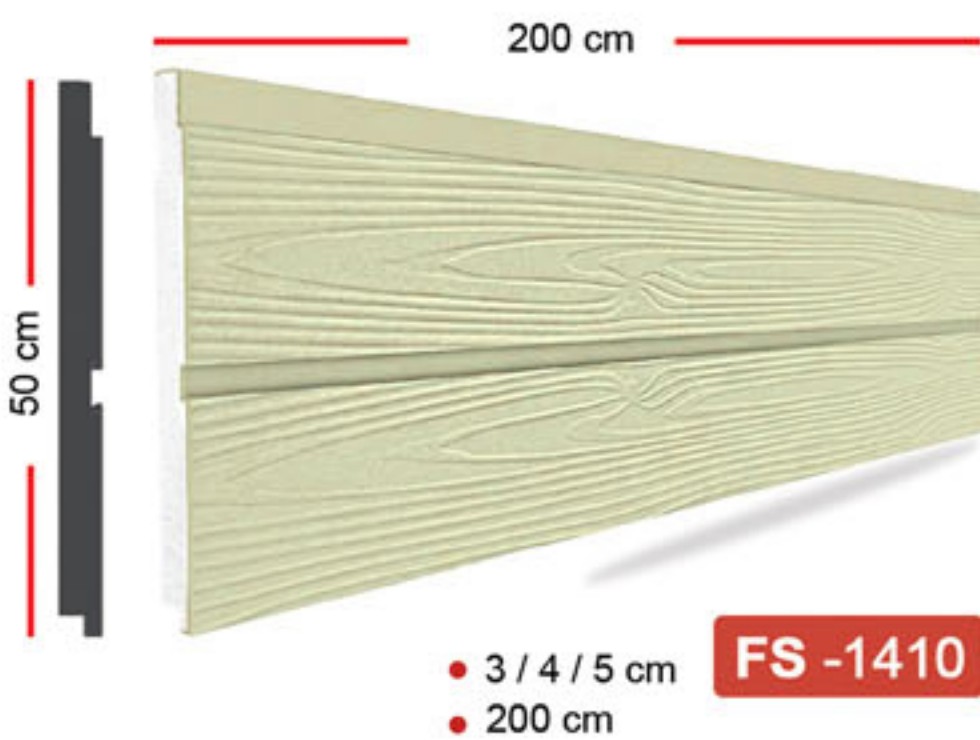

- Facade Cladding
- Cephe Panelleri

- ألواح تغليف واجهات
- Revestimiento De Fachade

Bazı ürünler bulunmayabilir
Some products may not be available

قد لا تكون بعض المنتجات متوفرة
Algunos productos pueden no estar disponibles