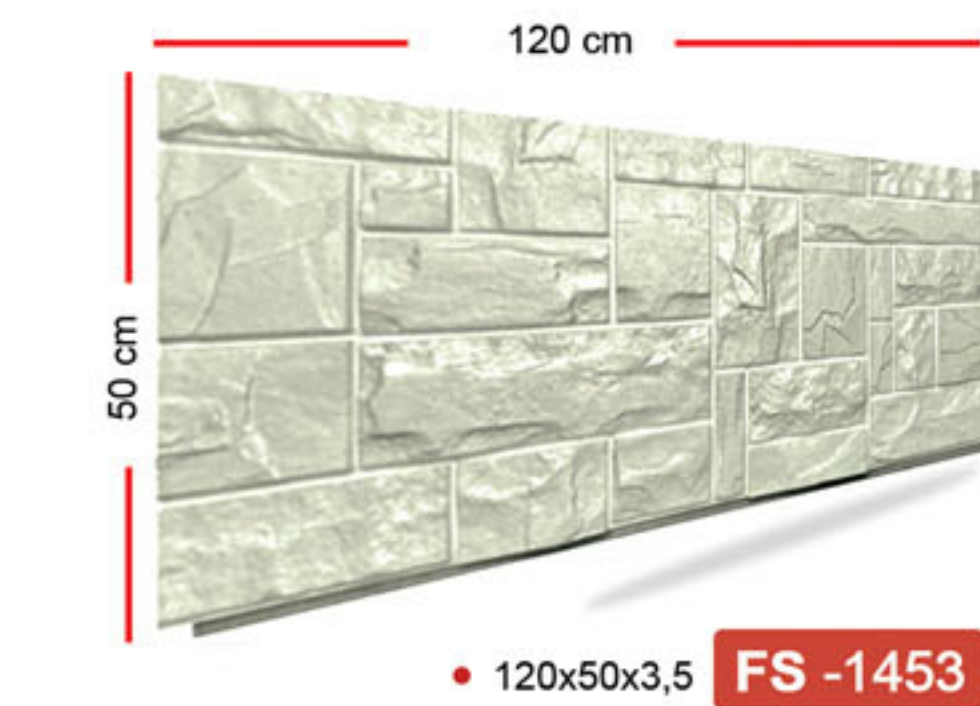

- Facade Cladding
- Cephe Panelleri

- ألواح تغليف واجهات
- Revestimiento De Fachade

Bazı ürünler bulunmayabilir
Some products may not be available

قد لا تكون بعض المنتجات متوفرة
Algunos productos pueden no estar disponibles