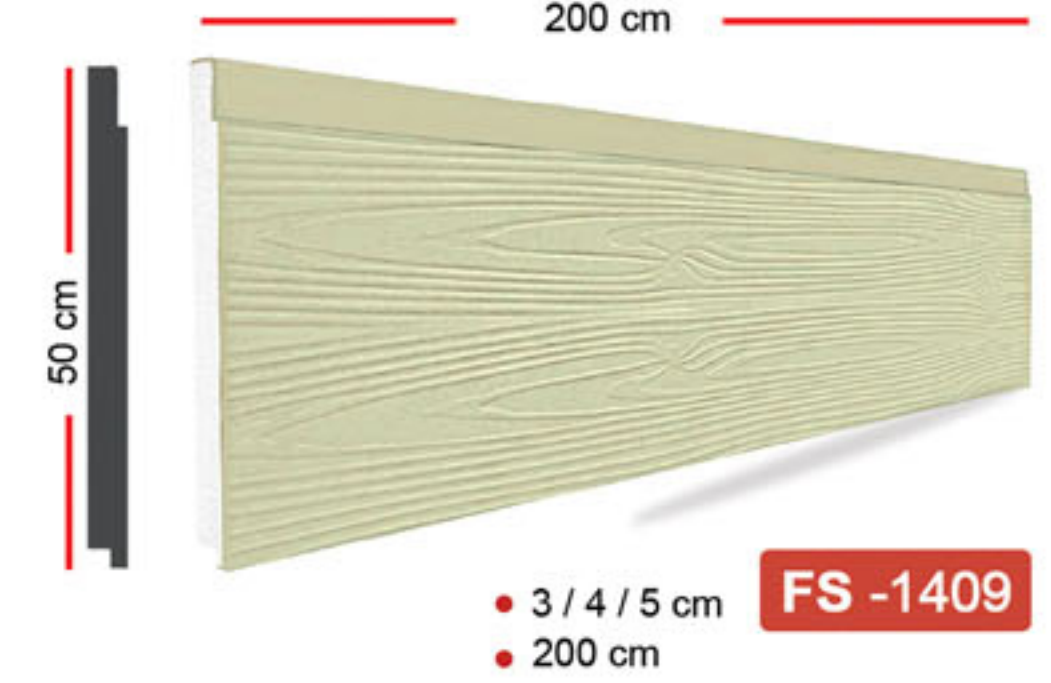

- Facade Cladding
- Cephe Panelleri

- ألواح تغليف واجهات
- Revestimiento De Fachade

Bazı ürünler bulunmayabilir
Some products may not be available

قد لا تكون بعض المنتجات متوفرة
Algunos productos pueden no estar disponibles