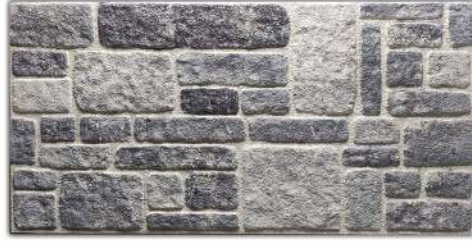

- İç cephe UV Panelleri
- Indoor styrofoam wall panels

FS 2103 • 100x50x2cm

FS 2104 • 100x50x2cm

FS 2105 • 100x50x2cm

FS 2106 • 100x50x2cm

FS 2107 • 100x50x2cm

FS 2108 • 100x50x2cm

FS 2109 • 100x50x2cm